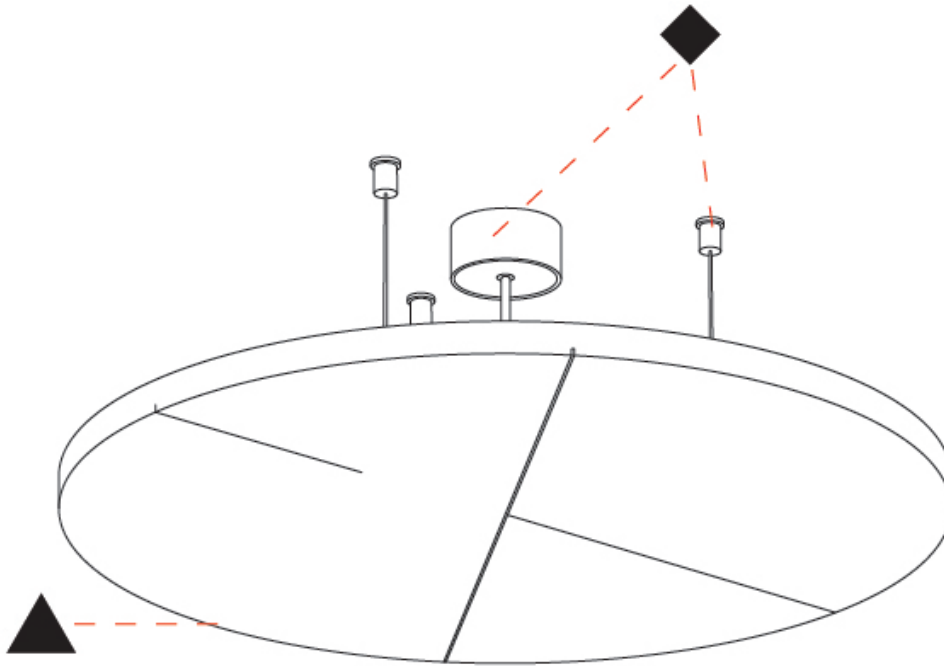

GLORIOUS ACOUSTIC LIGHT PANEL SUSPENSION

A300713-

PROJECT

TYPE

SPECIFIER

QUANTITY

DATE

A