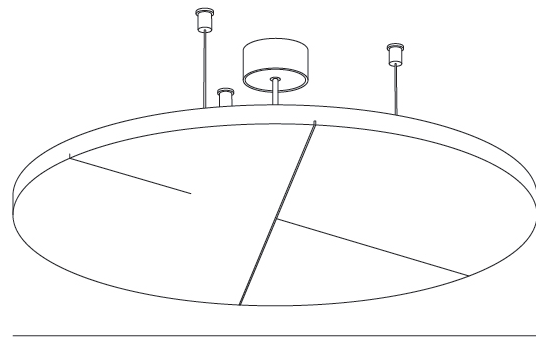

GENERAL

Series: Glorious Acoustic Light Panel
Brand: Prolicht
Division: Architectural
Mounting Type: Suspension
Mounting Location: Ceiling
Subcategory: Acoustic

PHYSICAL

Shape: Round
Diameter (mm): 646
Diameter (in): 27 ⁷/₁₆
Height (mm): 54
Height (in): 2 ¹/₈
Light Distribution: Indirect
Fixture Finish: SSR / BKV / CWI / CRY / HAB / UFT / ITA / RUA / FTG / MYG / LOD / PUS / FRO / FUP / KIA / POP / BLS / SPG / MEY / GOH / GUM / CHC / COM / ABZ / JAG / OBR / MOS / ROR

Accent Finish: ANC / ASH / BNA / BTC / BZE / CEL / EGG / EVG / FOG / FOS / FST / FUA / IRI / IRO / KHA / LIC / LIM / MER / MSN / MUS / ONX / PEA / PLU / POL / PPY / RAY / ROY / RST / STE / SWD / TAN / TAU

Fixture Material: Aluminum
Cable Details: 2 000mm / 78 3/4" or 6 000mm / 236 1/4" Transparent Cable

ELECTRICAL

Lamp Type: LED (Zhaga Standard)
Input Wattage (W): 10
Total Output Wattage (W): 9.1
Dimming: Non-Dimmable
Driver Included: Yes
Driver Location: Integrated
Driver Type: Constant Current - Universal
Driver Class: Class 2
Input Voltage (V): 120 - 277

LED

Max. Delivered Lumen (lm): 701 / 708 / 730 / 751
Nominal Lumen (lm): 855 / 864 / 890 / 916
CRI: >90 CRI
Lamp Life (hrs): 50000

OPTICAL

RATINGS AND CERTIFICATIONS

Certified By: CSA Certified to UL and CSA Standards
IP rating: IP20

Ø646mm 25 ⁷/₁₆"