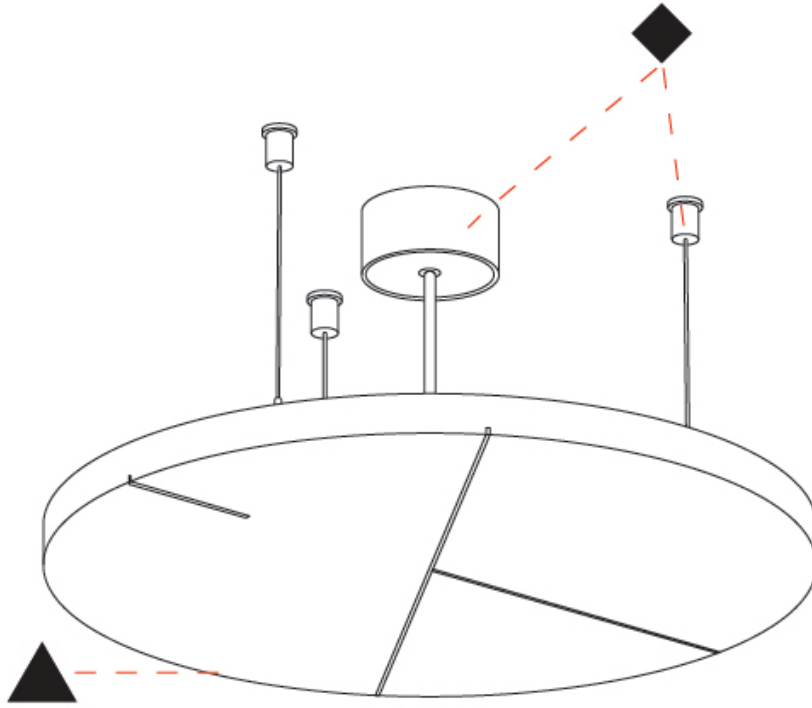

Ø446mm 17 ⁹/₁₆"

GLORIOUS ACOUSTIC LIGHT PANEL SUSPENSION

A300712-

PROJECT _____

TYPE _____

SPECIFIER _____

QUANTITY _____

DATE _____