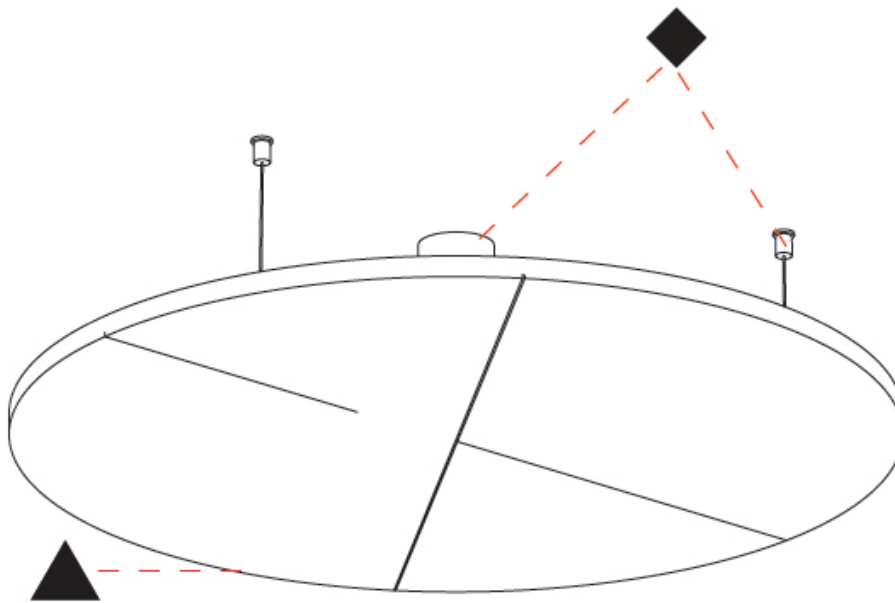

Ø946mm 37 1/4"

GLORIOUS ACOUSTIC LIGHT PANEL SUSPENSION

A300714-

PROJECT _____

TYPE _____

SPECIFIER _____

QUANTITY _____

DATE _____