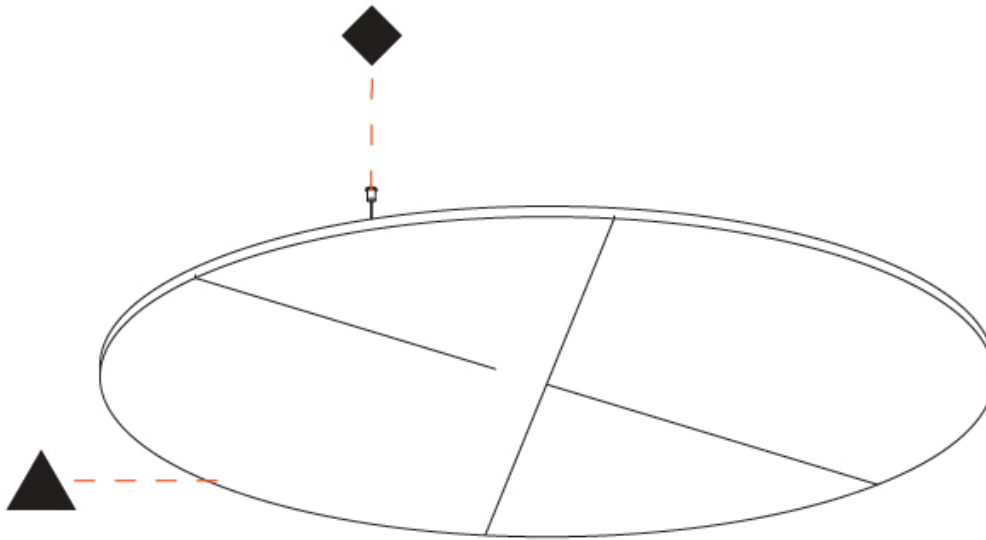

Ø1796mm 70 11/16"

GLORIOUS ACOUSTIC LIGHT PANEL SUSPENSION

A300717-

PROJECT

TYPE

SPECIFIER

QUANTITY

DATE