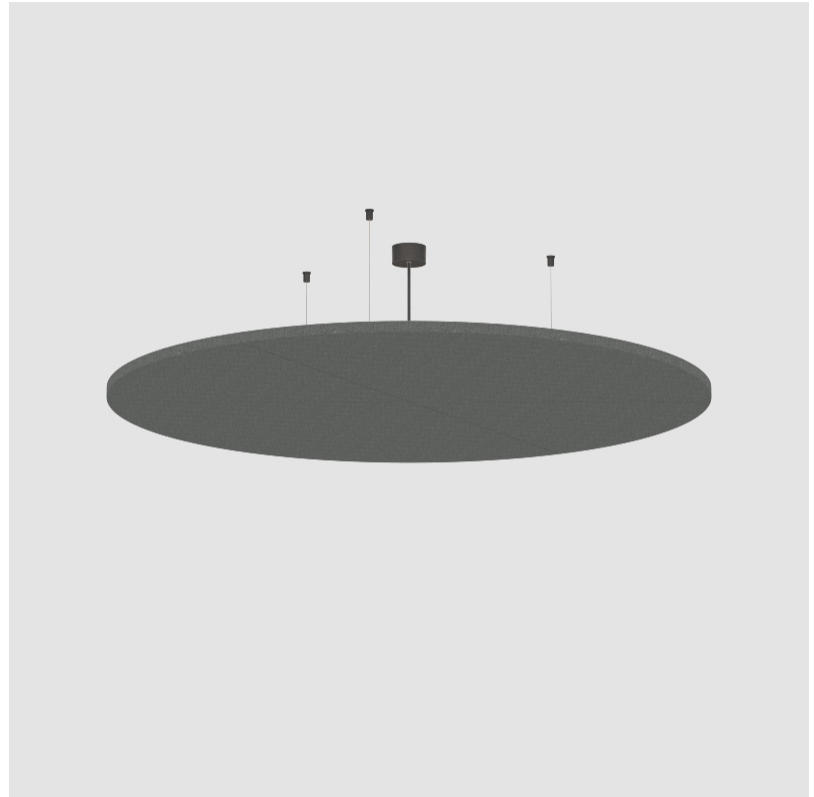

GENERAL

Series: Glorious Acoustic Light Panel
Brand: Prolicht
Division: Architectural
Mounting Type: Suspension
Mounting Location: Ceiling
Subcategory: Acoustic

PHYSICAL

Shape: Round
Diameter (mm): 1416
Diameter (in): 65 3/4
Width (mm): 54
Height (mm): 54
Height (in): 2 1/8
Light Distribution: Indirect

Fixture Finish: SSR / BKV / CWI / CRY / HAB / UFT / ITA / RUA / FTG / MYG / LOD / PUS / FRO / FUP / KIA / POP / BLS / SPG / MEY / GOH / GUM / CHC / COM / ABZ / JAG / OBR / MOS / ROR

Accent Finish: ANC / ASH / BNA / BTC / BZE / CEL / EGG / EVG / FOG / FOS / FST / FUA / IRI / IRO / KHA / LIC / LIM / MER / MSN / MUS / ONX / PEA / PLU / POL / PPY / RAY / ROY / RST / STE / SWD / TAN / TAU

Fixture Material: Aluminum
Cable Details: 2 000mm / 78 3/4" or 6 000mm / 236 1/4" Transparent Cable

ELECTRICAL

Lamp Type: LED (Zhaga Standard)
Input Wattage (W): 23.8
Total Output Wattage (W): 21.8
Dimming: Non-Dimmable
Driver Included: Yes
Driver Location: Integrated
Driver Type: Constant Current - Universal
Driver Class: Class 2
Input Voltage (V): 120 - 277

LED

Max. Delivered Lumen (lm): 1753 / 1771 / 1824 / 1877
Nominal Lumen (lm): 2138 / 2160 / 2225 / 2290
CRI: >90 CRI
Lamp Life (hrs): 50000

OPTICAL

RATINGS AND CERTIFICATIONS

Certified By: CSA Certified to UL and CSA Standards
IP rating: IP20

Ø1416mm 55 3/4"