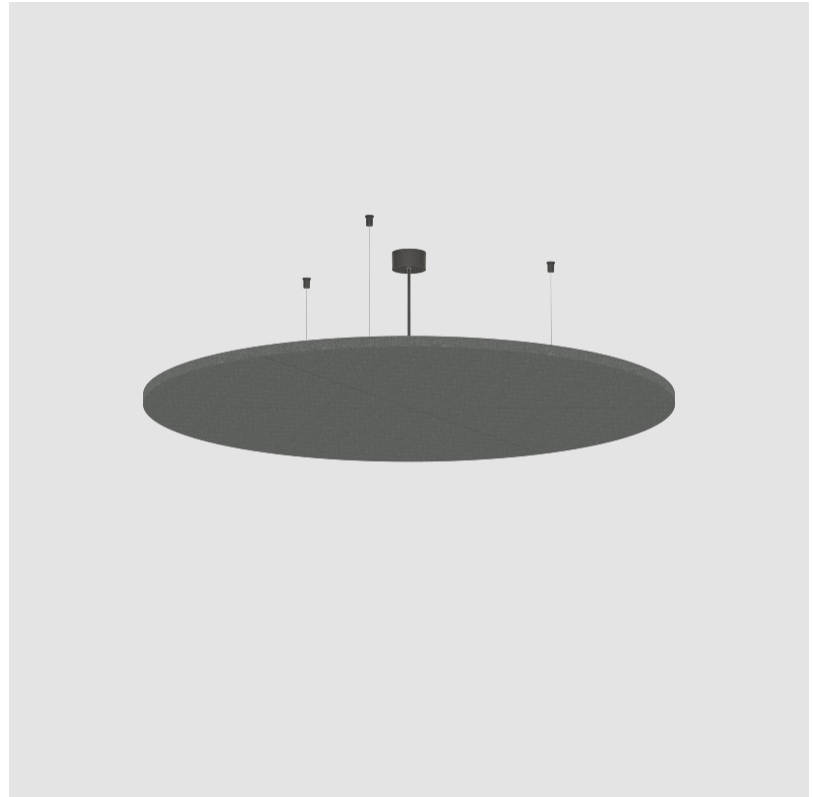

GENERAL

Series: Glorious Acoustic Light Panel
Brand: Prolicht
Division: Architectural
Mounting Type: Suspension
Mounting Location: Ceiling
Subcategory: Acoustic

PHYSICAL

Shape: Round
Diameter (mm): 1246
Diameter (in): 49 1/16
Height (mm): 54
Height (in): 2 1/8
Light Distribution: Indirect
Fixture Finish: SSR / BKV / CWI / CRY / HAB / UFT / ITA / RUA / FTG / MYG / LOD / PUS / FRO / FUP / KIA / POP / BLS / SPG / MEY / GOH / GUM / CHC / COM / ABZ / JAG / OBR / MOS / ROR

Accent Finish: ANC / ASH / BNA / BTC / BZE / CEL / EGG / EVG / FOG / FOS / FST / FUA / IRI / IRO / KHA / LIC / LIM / MER / MSN / MUS / ONX / PEA / PLU / POL / PPY / RAY / ROY / RST / STE / SWD / TAN / TAU

Fixture Material: Aluminum
Cable Details: 2 000mm / 78 3/4" or 6 000mm / 236 1/4" Transparent Cable

ELECTRICAL

Lamp Type: LED (Zhaga Standard)
Input Wattage (W): 23.8
Total Output Wattage (W): 21.8
Dimming: Non-Dimmable
Driver Included: Yes
Driver Location: Integrated
Driver Type: Constant Current - Universal
Driver Class: Class 2
Input Voltage (V): 120 - 277

LED

Max. Delivered Lumen (lm): 1753 / 1771 / 1824 / 1877
Nominal Lumen (lm): 2138 / 2160 / 2225 / 2290
CRI: >90 CRI
Lamp Life (hrs): 50000

OPTICAL

RATINGS AND CERTIFICATIONS

Certified By: CSA Certified to UL and CSA Standards
IP rating: IP20

Ø1246mm 49 1/16"