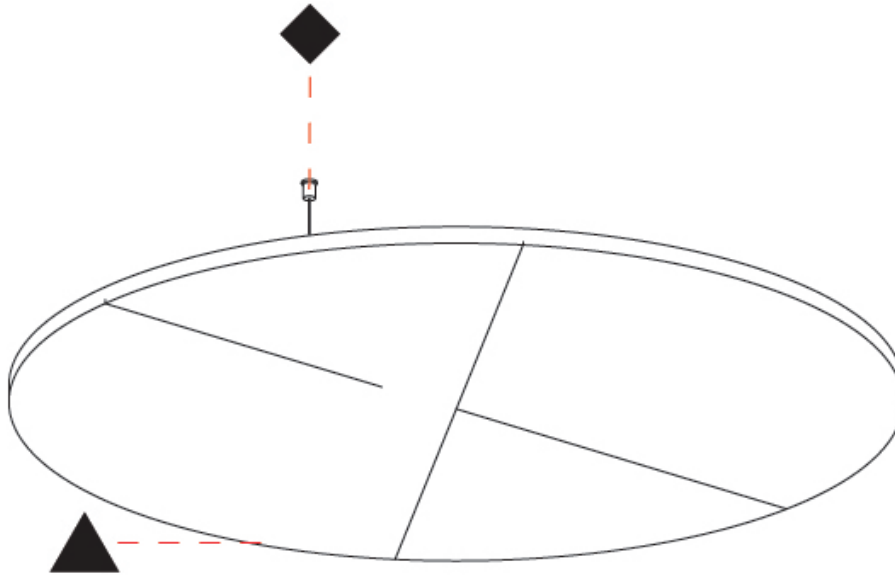

Ø1246mm 49 1/16"

GLORIOUS ACOUSTIC LIGHT PANEL SUSPENSION

A300715-

PROJECT

TYPE

SPECIFIER

QUANTITY

DATE